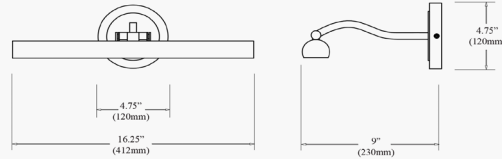

## PIC333-16LED

<b>Height</b>	2.75"
<b>Width/Length</b>	16.25"
<b>Depth</b>	9"
<b>Weight</b>	2 lbs

<b>Body Material</b>	Metal
<b>Finish/Color</b>	Aged Brass
<b>Type of Finish</b>	Electroplated

<b>Light Qty</b>	1
<b>Light Base</b>	LED
<b>Light Max Watt</b>	20
<b>Light Inc</b>	Yes
<b>Light Lumens</b>	1400(Initial) 800(Delivered)
<b>Light CRI</b>	90+
<b>Light CCT</b>	2700K~3000K
<b>Light Life</b>	30000 Hours